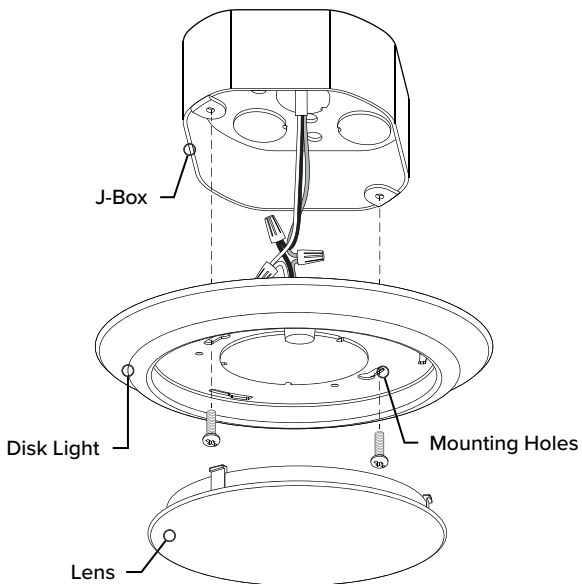

Dimensions:

4" Disk — 10 Watts

6" Disk — 15 Watts

Install Guide:

Standard Installation

Additional Installation Option (ESL-DSK-6-ACCS-3)*

*ESL-DSK-6-ACCS-3 Option sold separately