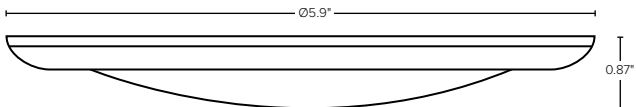

Ordering Guide:

ESL	TYPE	SIZE	WATTS	GENERATION	KELVIN	FINISH	BULK ¹
ESL	DSK (DSK) Disk Light	(ss) (4) 4 Inch (6) 6 Inch	(yy) (10W) 10 Watts (15W) 15 Watts	3 (3) 3rd Generation	(xx) (27) 2700K (30) 3000K (40) 4000K	(ff) (WH) White (BZ) Bronze*	(Blank) One DSK (CP) Contractor Pack

Dimensions:

4" Disk — 10 Watts

6" Disk — 15 Watts

Install Guide:

Standard Installation

Additional Installation Option (ESL-DSK-6-ACCS-3)*

*ESL-DSK-6-ACCS-3 Option sold separately