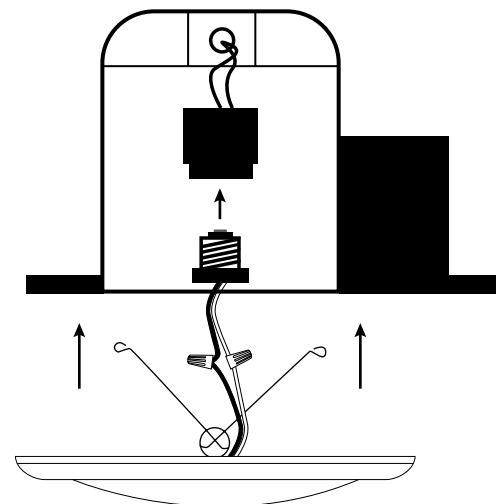

Dimensions:

4" Disk — 10 Watts

6" Disk — 15 Watts

Install Guide:

Standard Installation

Additional Installation Option (ESL-DSK-6-ACCS-3)*

*ESL-DSK-6-ACCS-3 Option sold separately