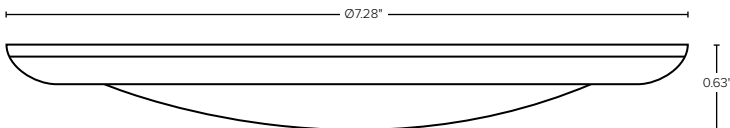

Ordering Guide:

ESL	TYPE	SIZE	WATTS	GENERATION	KELVIN	FINISH	BULK ¹
ESL	DSK (DSK) Disk Light	(ss) (4) 4 Inch (6) 6 Inch	(yy) (10W) 10 Watts (15W) 15 Watts	3 (3) 3rd Generation	(xx) (27) 2700K (30) 3000K (40) 4000K	(ff) (WH) White (BZ) Bronze*	(Blank) One DSK (CP) Contractor Pack

Dimensions:

4" Disk — 10 Watts

6" Disk — 15 Watts

Install Guide:

Standard Installation

Additional Installation Option (ESL-DSK-6-ACCS-3)*

*ESL-DSK-6-ACCS-3 Option sold separately