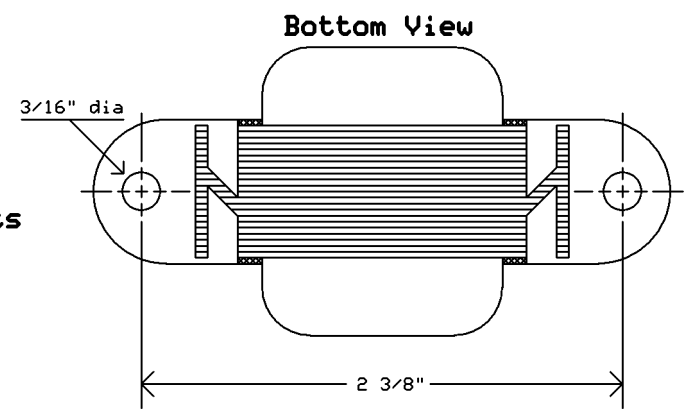

Primary and Secondary Schematic

Outline Measurements

Recommended Rectifier and Filter

TubeDepot.com		
"The Button" pwr xfmr		
Robert Hull	Rev 1.0 10/21/2009	Page 1 of 1