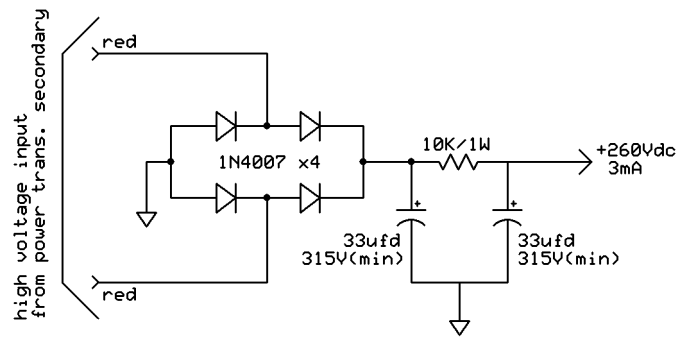

Primary and Secondary Schematic

Outline Measurements

Recommended Rectifier and Filter

TubeDepot.com		
"The Button" pwr xfmr		
Robert Hull	Rev 1.0 10/21/2009	Page 1 of 1