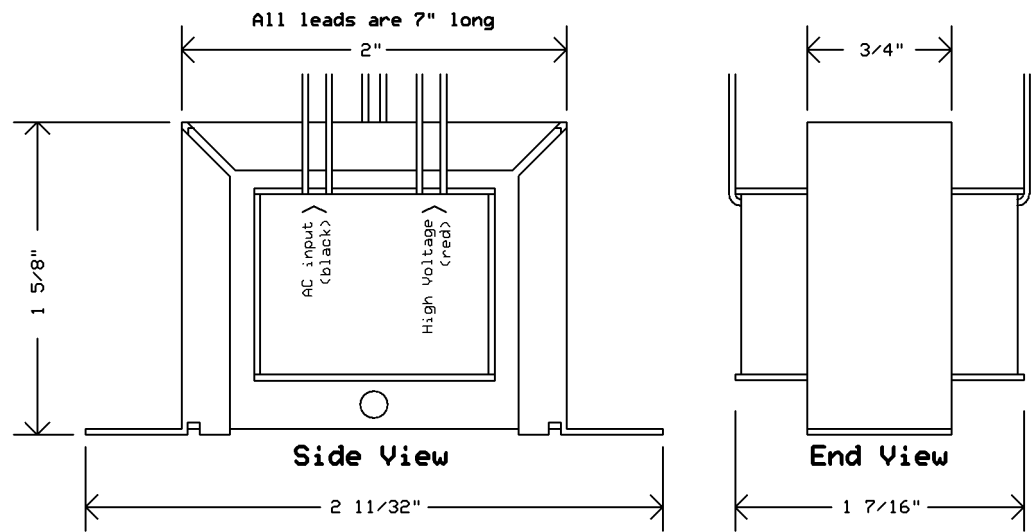

Primary and Secondary Schematic

Outline Measurements

Recommended Rectifier and Filter

TubeDepot.com		
"The Button" pwr xfmr		
Robert Hull	Rev 1.0 10/21/2009	Page 1 of 1